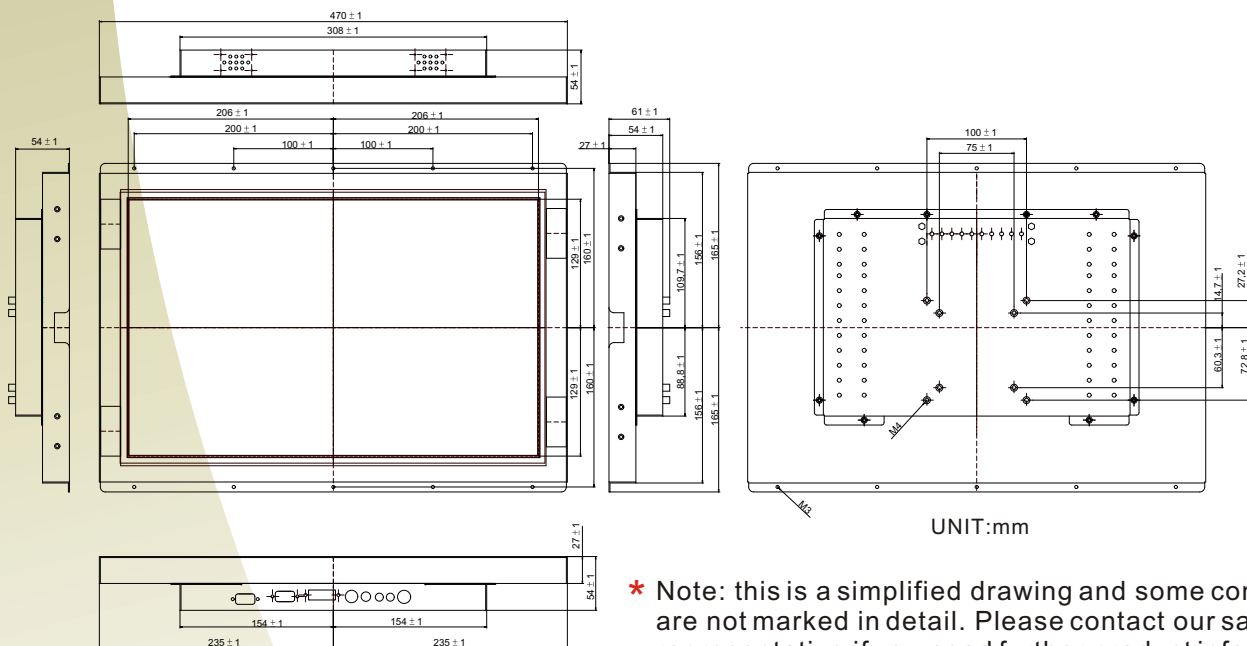

Open Frame LCD

Open Frame LCD

19"(16:9)

Specifications

RoHS
COMPLIANT
2002/95/EC

Model Name	W19300
Viewable Size Image	19"(16:9)
Active Display Area(mm)	410.4(H)x256.5(V)
Pixel Pitch(mm)	0.285X0.285
Number of Pixels	1440x900
Contrast Ratio	850:1(typ.)
Display Color	16.2M(6bit/FRC)
Brightness(cd/m ²)	300(typ.)
Viewing Angle(CR>=10)	-85~85(H);-80~80(V)
Synchronization Range	
Horizontal/Vertical	31.5~60.0KHz/60~75Hz
Recommended Resolution	1440x900@ 60Hz
Signal Connector	15 pin D-Sub
Power Source	AC100~240V, Universal, ±10%
Power Consumption	35W typical, normal operation
Power Management	VESA DPMS Compliant
Plug & Play	VESA DDC 1/2B
Optional Video Input	S-Video/ Composite
Optional DVI Input	Yes
Optional Touch Screen	Resistive

Remarks:W19300 series= VGAinput only

W19340 series= VGA+Video Input

Mechanical Drawing

* Note: this is a simplified drawing and some components are not marked in detail. Please contact our sales representative if you need further product information.