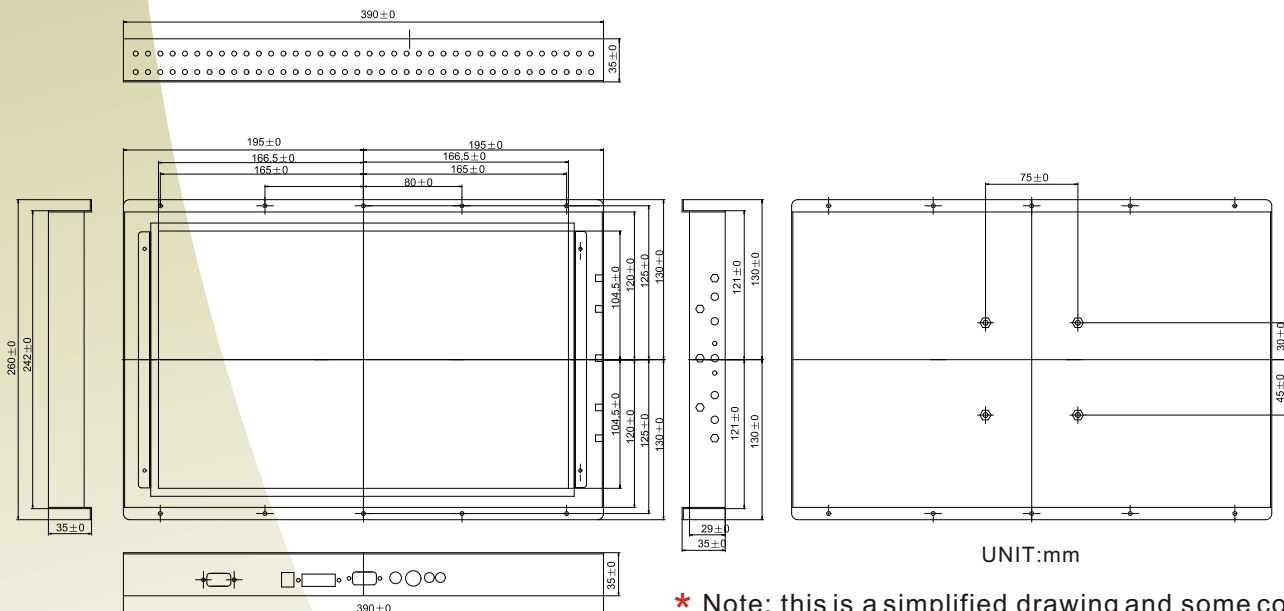

Open Frame LCD

Wide Screen LCD

15.4" (16:10)

Specifications

RoHS
COMPLIANT
2002/95/EC

Model Name	W15100
Viewable Size Image	15.4"(16:10)
Active Display Area(mm)	331.2(H)x207.0(V)
Pixel Pitch(mm)	0.258mmX0.258mm
Number of Pixels	1280x800
Contrast Ratio	400:1(typ.)
Display Color	262,144(6bits/color)
Brightness(cd/m ²)	500(typ.)
Viewing Angle(CR>=10)	-60~60(H); -60~40(V)
Synchronization Range	
Horizontal/Vertical	31.5~60.0KHz/60~75Hz
Recommended Resolution	1280x800@ 60Hz
Signal Connector	15 pin D-sub
Power Source	AC100~240V, Universal, ±10%
Power Consumption	25W typical, normal operation
Power Management	VESA DPMS Compliant
Plug & Play	VESA DDC 1/2B
Optional Video Input	S-Video, Composite
Optional DVI Input	No
Optional Touch Screen	No

Remarks:W15100 series= VGAinput only

W15110 series=VGA+Video Input

Mechanical Drawing

* Note: this is a simplified drawing and some components are not marked in detail. Please contact our sales representative if you need further product information.