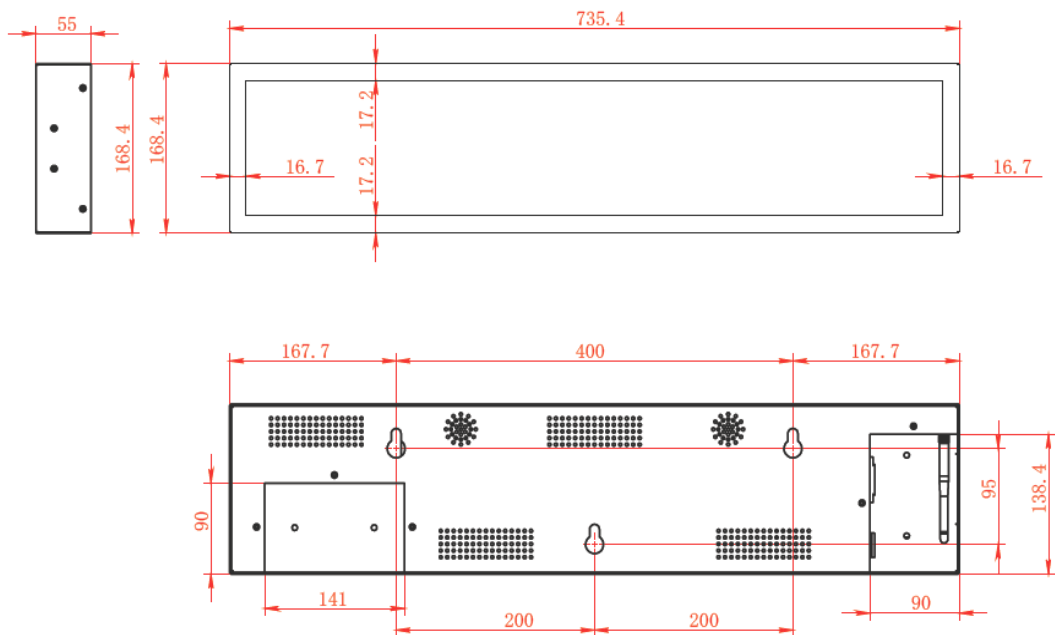

## Display

Model	BM29A-AS
LCD Tech.	ADS
Screen Size	28 inch
Resolution	1920 × 360
Brightness	700 nits
Contrast Ratio	1200:1
Viewing Angle(H/V)	178°/178°
Display Colors	16.7 M
Backlight Life	50,000 Hrs

## Physical

Bezel	14.9 mm (T/B) / 8.6 mm (L/R)
Body Dimension	724.2 (W) × 229.7 (H) × 55 (D) mm
Set Weight	TBD
Package Dimension	TBD
Package Weight	TBD

## Dimension Drawing