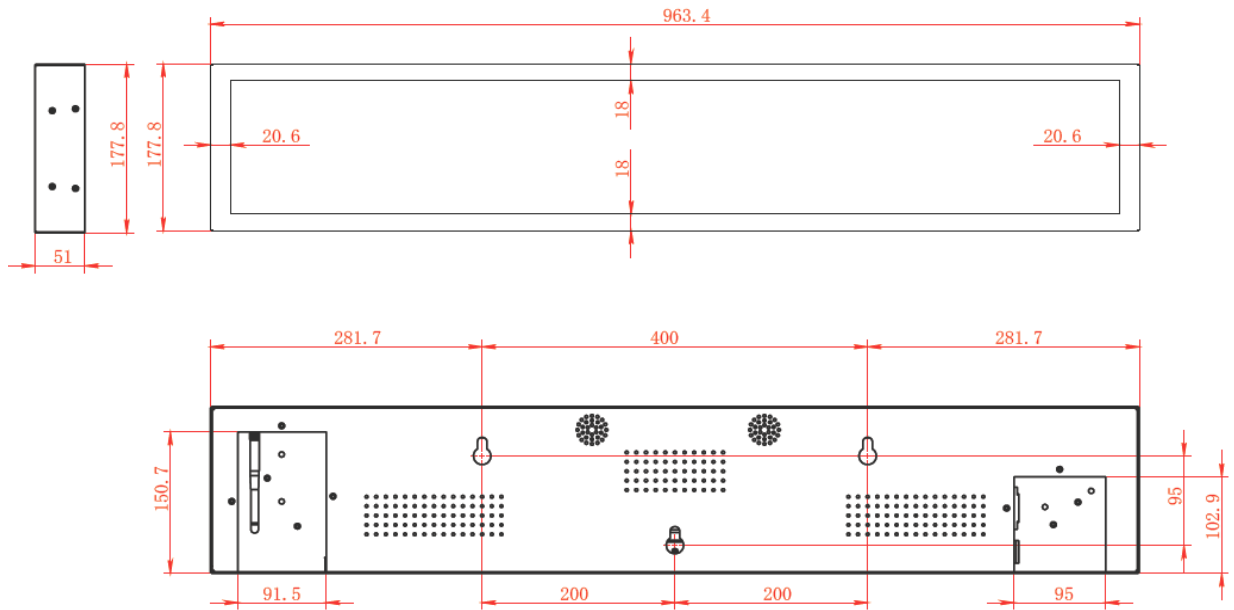

Specification

Display

Model	BM37A-AS
LCD Tech.	ADS
Screen Size	36.6 inch
Resolution	1920 × 290
Brightness	700 nits
Contrast Ratio	1200:1
Viewing Angle(H/V)	178°/178°
Display Colors	16.7 M
Backlight Life	50,000 Hrs

Environment

Operation temperature	0°C~40°C
Operation humidity	10%~80% RH

Specification

Physical

Bezel	18 mm (T/B) / 20.6 mm (L/R)
Body Dimension	963.4 (W) × 177.8 (H) × 51 (D) mm
Set Weight	TBD
Package Dimension	TBD
Package Weight	TBD

Dimension Drawing

Product Image