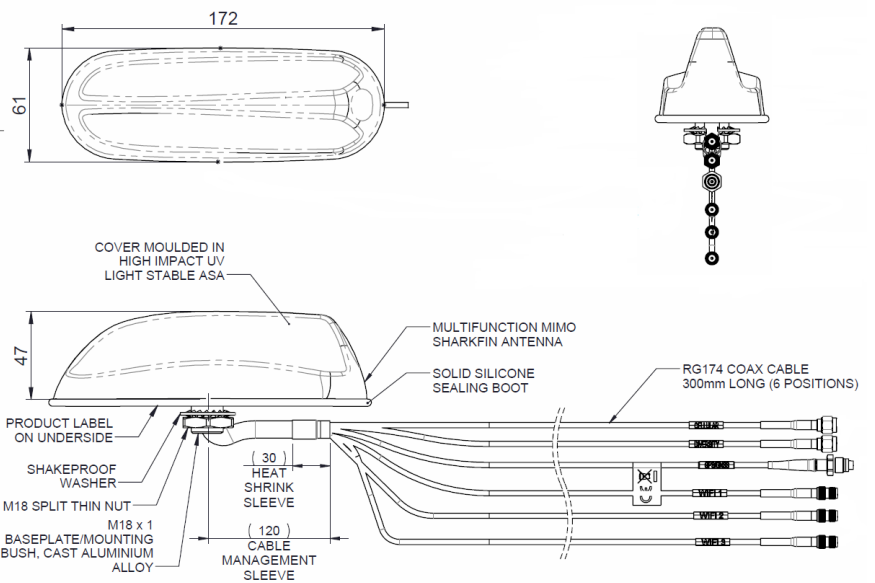

MECHANICAL DATA

Dimensions	Height (including whip)	118mm (4.6")
	Height (excluding whip)	50mm (2.2")
	Length	170mm (6.77")
	Width	60mm (2.4")
Operating Temp	-40° / +80°C (-40° / 176°F)	
Material	ASA, EPDM, Aluminium Alloy	
Color	Black/White	
Ingress Protection	IP66	
Weight	1282g	

MOUNTING DATA

Mounting Type	Bolt Mount
Mounting Hole	19mm (3/4")

CABLE DATA

Cell / LTE Cables	Type	CS29
	Length	4m (13ft)
	Termination	SMA Plug
GPS Cable	Type	CS29
	Length	4m (13ft)
	Termination	SMA Plug
Wi-Fi Cables	Type	CS32
	Length	4m (13ft)
	Termination	RP-SMA Plug

TECHNICAL DRAWING

About Sierra Wireless

Sierra Wireless (NASDAQ: SWIR) (TSX: SW) is the leading IoT solutions provider that combines devices, network and software to unlock value in the connected economy. Companies globally are adopting IoT to improve operational efficiency, create better customer experiences, improve their business models and create new revenue streams. Whether it is a solution to help a business securely connect edge devices to the cloud, or a software/API solution to help manage processes associated with billions of connected assets, or a platform to extract real-time data to make the best business decisions, Sierra Wireless will work with you to develop the right industry-specific solution for your next IoT endeavor. Sierra Wireless has more than 1,300 employees globally and operates R&D centers in North America, Europe and Asia.

For more information, visit www.sierrawireless.com.

Connect with Sierra Wireless on the IoT Blog at www.sierrawireless.com/iot-blog, on Twitter at @SierraWireless, on LinkedIn at www.linkedin.com/company/sierra-wireless and on YouTube at www.youtube.com/SierraWireless

Sierra Wireless, the Sierra Wireless logo, AirPrime, AirLink, AirVantage and the red wave design are trademarks of Sierra Wireless. Other registered trademarks that appear on this brochure are the property of the respective owners. © 2020 Sierra Wireless, Inc. 2020.03.02