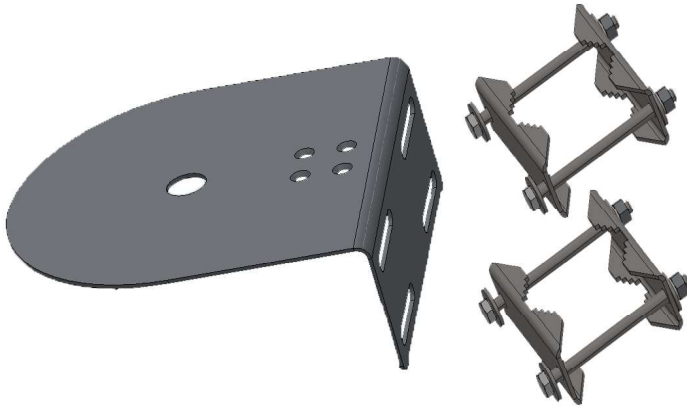

SAB-309

Wall / Mast Mounting Bracket

PANORAMA ANTENNAS

SAB-309

For use with the LPMM/LGMM range of low profile MiMo antennas, the SAB-309 provides a wall / pole mount option for L[G]MM range antennas.

The robust stainless steel bracket can be screw mounted to a wall or panel or fitted on a mast using the supplied mast clamps. this is a very easy, simple and quick solution that can permit L[G]MM antennas to be mounted in elevated positions or in locations where a horizontal panel is not available.

Product Images

Part No.

SAB-309

Mechanical Data

Mounting Options	Wall mount or mast mount
Max Mast Diameter (mm)	50mm (1.96")
Screw Fixings	Min. M6 or No.12 with suitable wall anchors (not supplied)
Material	Stainless Steel
Colour	Natural Finish