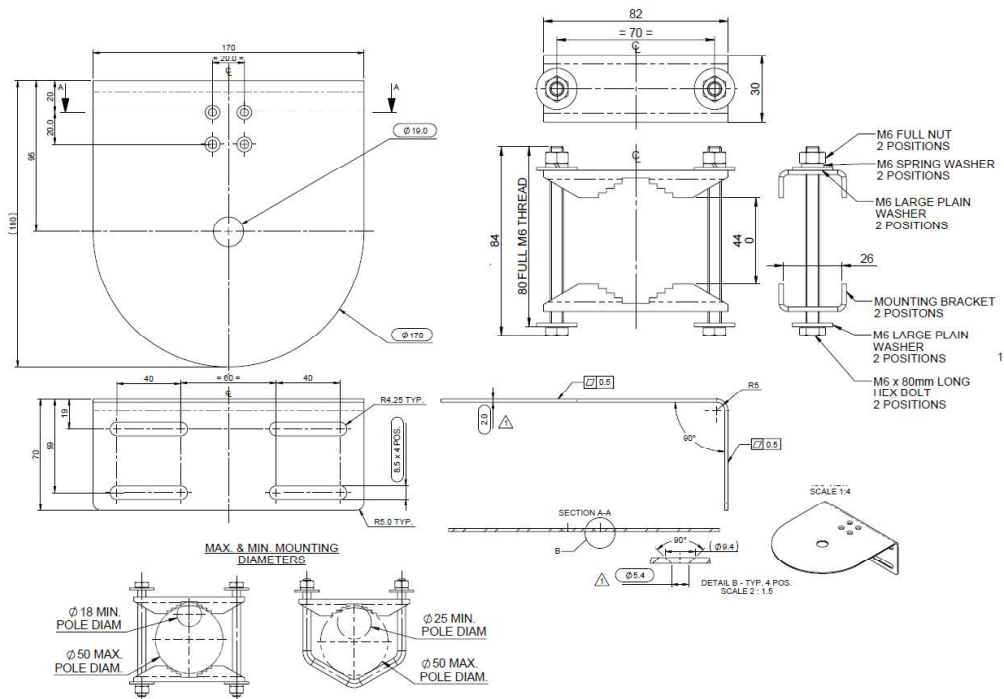

SAB-309

Wall / Mast Mounting Bracket

PANORAMA ANTENNAS

SAB-309

For use with the LPMM/LGMM range of low profile MiMo antennas, the SAB-309 provides a wall / pole mount option for L[G]MM range antennas.

The robust stainless steel bracket can be screw mounted to a wall or panel or fitted on a mast using the supplied mast clamps. this is a very easy, simple and quick solution that can permit L[G]MM antennas to be mounted in elevated positions or in locations where a horizontal panel is not available.

Product Images

Part No.

SAB-309

Mechanical Data

Mounting Options	Wall mount or mast mount
Max Mast Diameter (mm)	50mm (1.96")
Screw Fixings	Min. M6 or No.12 with suitable wall anchors (not supplied)
Material	Stainless Steel
Colour	Natural Finish